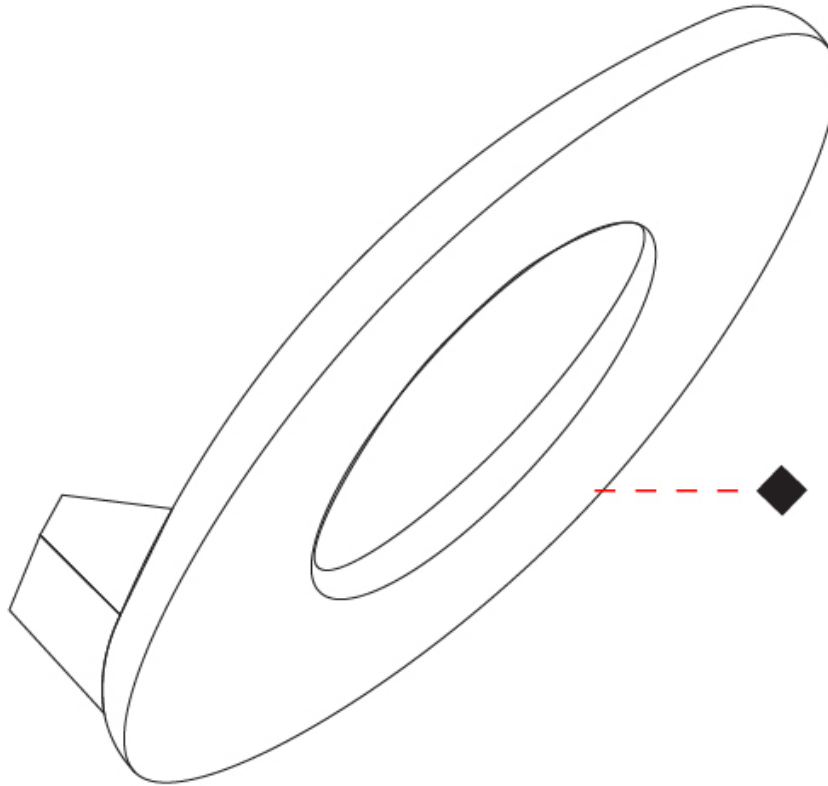

PASSEPARTOUT SURFACE

D33001-

PROJECT	_____
TYPE	_____
SPECIFIER	_____
QUANTITY	_____
DATE	_____

D