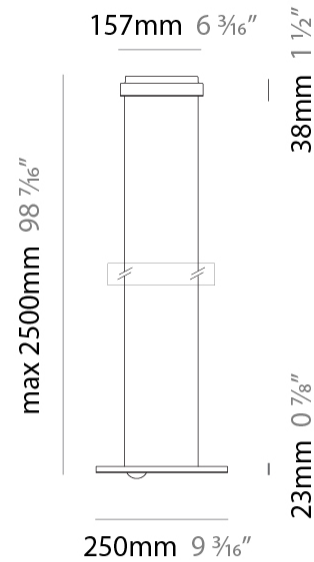

PASSEPARTOUT SUSPENSION

D31024-

base number   Finish
Options

1. To build a product code in our configurator select the specify button on the base model # product page
2. To build a manual product code on this datasheet choose from the options listed below in blue font and add the suffix to the base model #

GENERAL

Series: Passepartout
Brand: Cini & Nils
Division: Design
Mounting Type: Suspension
Mounting Location: Ceiling
Subcategory: Pendant

PHYSICAL

Shape: Round
Diameter (mm): 250
Diameter (in): 9 7/8
Height (mm): 23
Depth (mm): 23
Height (in): 7/8
Depth (in): 7/8
Max. Overall Height (mm): 2500
Max. Overall Height (in): 98 7/16
Light Distribution: Direct / Indirect
Weight (kg): 2
Weight (lbs): 4.4
Fixture Finish: [MBK](#) / [MWH](#) / [PCH](#) / [PGO](#)
Fixture Material: Aluminum

ELECTRICAL

Lamp Type: LED
Total Output Wattage (W): 9 (Dir) / 10 (Ind)
Dimming: Tri-Mode (Non-Dimming and Phase Dimming (120Vac only) and 0-10V Dimming)
Driver Included: Yes
Driver Location: Integrated
Driver Type: Constant Current - Universal
Driver Class: Class 2
Input Voltage (V): 120 - 277
Constant Current (MA): 500

LED

Number of LEDs: 3
Color Temperature (°K): 2800
Nominal Lumen (lm): 2200
CRI: >90 CRI
Lamp Life (hrs): 50000

OPTICAL

RATINGS AND CERTIFICATIONS

Certified By: Certified for North American Standards
IP rating: IP20

PROJECT	_____
TYPE	_____
SPECIFIER	_____
QUANTITY	_____
DATE	_____